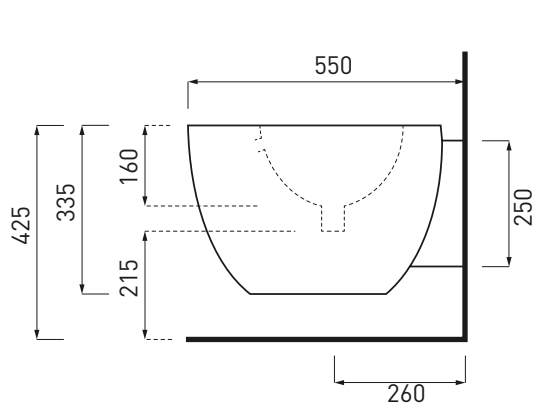

*con sifone ribassato ART. SIFR
*with washbasin siphon for Le Giare ART. SIFR

ATTENZIONE:
Le misure d'installazione possono presentare leggere differenze rispetto ai pezzi reali in considerazione delle caratteristiche del prodotto ceramico. L'azienda si riserva di cambiare schede tecniche e caratteristiche di funzionamento degli articoli in ogni momento e senza necessità di preavviso. I pesi possono subire variazioni fino al 20%.

ATTENTION:
Measure details can show some little difference respect real items, following typical characteristics of ceramics articles production. The company reserves the right to change any technical specifications/dimension and/or operating characteristics of the products at any time and without giving notice. The ceramic items weight may vary up to 20%.