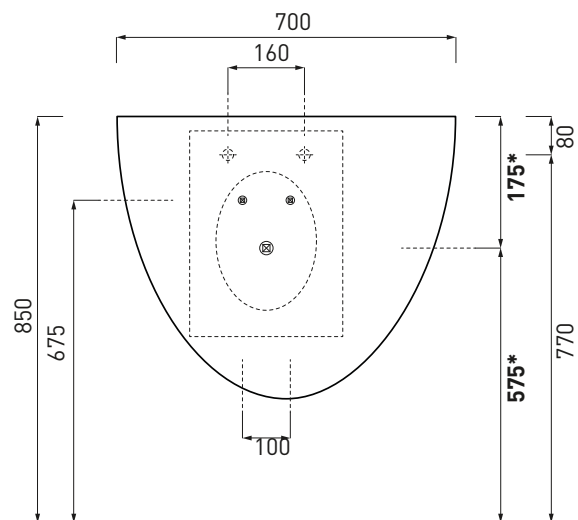

*con sifone ribassato ART. SIFR

*with washbasin siphon for le Giare ART. SIFR

Nota: con trop

NB: overflow o

ATTENZIONE:

ATTENTION: