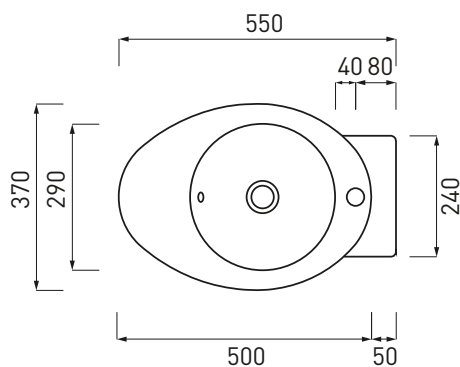

*con sifone ribassato ART. SIFR
*with washbasin siphon for Le Giare ART. SIFR

ATTENZIONE:
Le misure d'installazione possono presentare leggere differenze rispetto ai pezzi reali in considerazione delle caratteristiche del prodotto ceramico. L'azienda si riserva di cambiare schede tecniche e caratteristiche di funzionamento degli articoli in ogni momento e senza necessità di preavviso. I pesi possono subire variazioni fino al 20%.

ATTENTION:
Measure details can show some little difference respect real items, following typical characteristics of ceramics articles production. The company reserves the right to change any technical specifications/dimension and/or operating characteristics of the products at any time and without giving notice. The ceramic items weight may vary up to 20%.