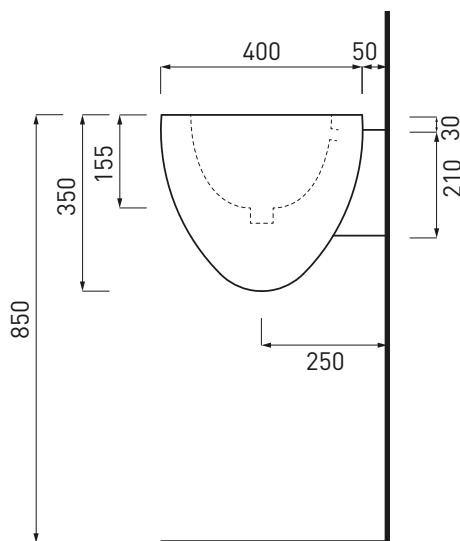

*con sifone ribassato ART. SIFR
*with washbasin siphon for Le Giare ART. SIFR

Nota: con troppo pieno su richiesta
NB: overflow on request

ATTENZIONE:
Le misure d'installazione possono presentare leggere differenze rispetto ai pezzi reali in considerazione delle caratteristiche del prodotto ceramico. L'azienda si riserva di cambiare schede tecniche e caratteristiche di funzionamento degli articoli in ogni momento e senza necessità di preavviso. I pesi possono subire variazioni fino al 20%.

ATTENTION:
Measure details can show some little difference respect real items, following typical characteristics of ceramics articles production. The company reserves the right to change any technical specifications/dimension and/or operating characteristics of the products at any time and without giving notice. The ceramic items weight may vary up to 20%.