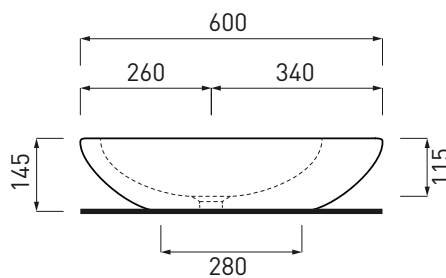

ATTENZIONE:

ATTENTION: