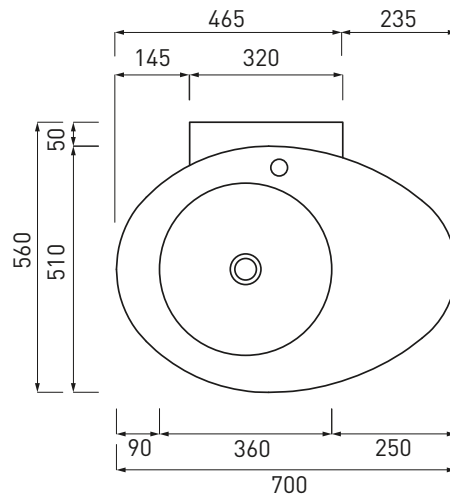

*con sifone ribassato ART. SIFR

*with washbasin siphon for le Giare ART. SIFR

Nota: con trop

NB: overflow o

ATTENZIONE:

ATTENTION: