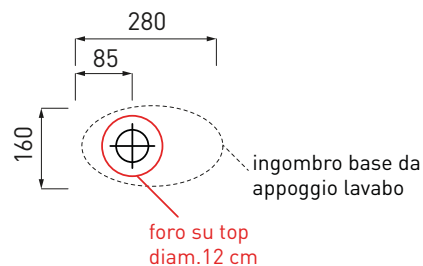

ATTENZIONE:

ATTENTION: