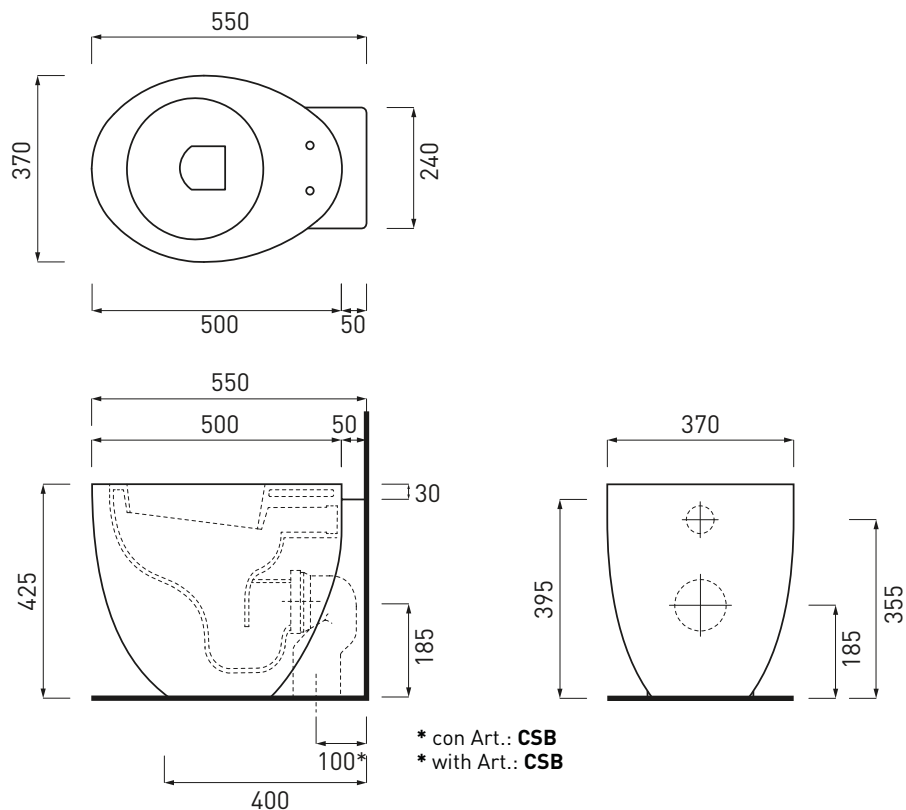

ATTENZIONE/ATTENTION:

ATTENZIONE/ATTENTION: