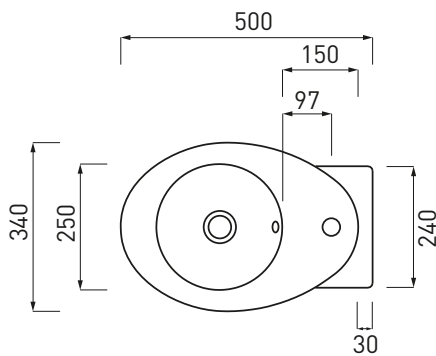

*con sifone ribassato ART. SIFR
*with washbasin siphon for le Giare ART. SIFR

ATTENZIONE:
Le misure d'installazione possono presentare leggere differenze rispetto ai pezzi reali in considerazione delle caratteristiche del prodotto ceramico. L'azienda si riserva di cambiare schede tecniche e caratteristiche di funzionamento degli articoli in ogni momento e senza necessità di preavviso. I pesi possono subire variazioni fino al 20%.

ATTENTION:
Measure details can show some little difference respect real items, following typical characteristics of ceramics articles production. The company reserves the right to change any technical specifications/dimension and/or operating characteristics of the products at any time and without giving notice. The ceramic items weight may vary up to 20%.