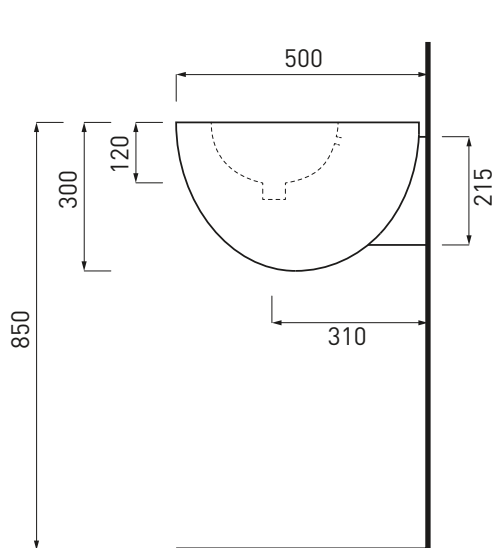

*con sifone ribassato ART. SIFR
*with washbasin siphon for le Giare ART. SIFR

ATTENZIONE:
Le misure d'installazione possono presentare leggere differenze rispetto ai pezzi reali in considerazione delle caratteristiche del prodotto ceramico. L'azienda si riserva di cambiare schede tecniche e caratteristiche di funzionamento degli articoli in ogni momento e senza necessità di preavviso. I pesi possono subire variazioni fino al 20%.

ATTENTION:
Measure details can show some little difference respect real items, following typical characteristics of ceramics articles production. The company reserves the right to change any technical specifications/dimension and/or operating characteristics of the products at any time and without giving notice. The ceramic items weight may vary up to 20%.