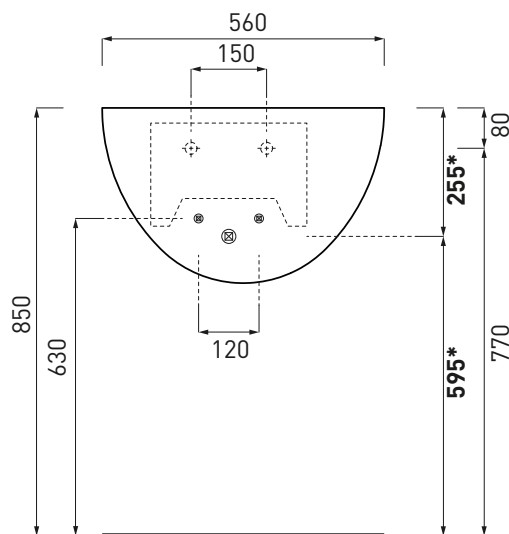

*con sifone ribassato ART. SIFR
*with washbasin siphon for Le Giare ART. SIFR

Nota: con troppo pieno su richiesta
NB: overflow on request

ATTENZIONE:
Le misure d'installazione possono presentare leggere differenze rispetto ai pezzi reali in considerazione delle caratteristiche del prodotto ceramico. L'azienda si riserva di cambiare schede tecniche e caratteristiche di funzionamento degli articoli in ogni momento e senza necessità di preavviso. I pesi possono subire variazioni fino al 20%.

ATTENTION:
Measure details can show some little difference respect real items, following typical characteristics of ceramics articles production. The company reserves the right to change any technical specifications/dimension and/or operating characteristics of the products at any time and without giving notice. The ceramic items weight may vary up to 20%.