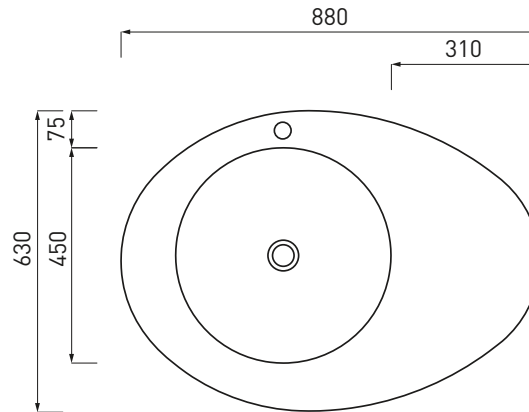

*con sifone ribassato ART. SIFR
*with washbasin siphon for le Giare ART. SIFR

ATTENZIONE:
Le misure d'installazione possono presentare leggere differenze rispetto ai pezzi reali in considerazione delle caratteristiche del prodotto ceramico. L'azienda si riserva di cambiare schede tecniche e caratteristiche di funzionamento degli articoli in ogni momento e senza necessità di preavviso. I pesi possono subire variazioni fino al 20%.

ATTENTION:
Measure details can show some little difference respect real items, following typical characteristics of ceramics articles production. The company reserves the right to change any technical specifications/dimension and/or operating characteristics of the products at any time and without giving notice. The ceramic items weight may vary up to 20%.