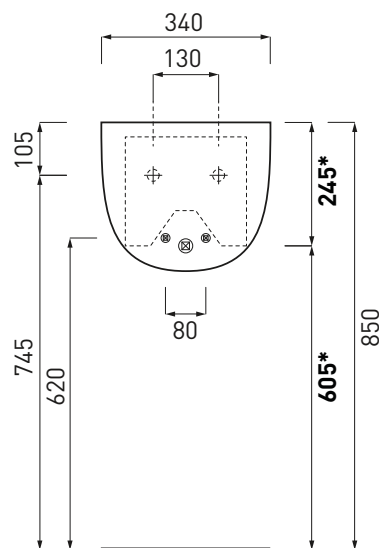

*con sifone ribassato ART. SIFR
*with washbasin siphon for le Giare ART. SIFR

ATTENZIONE:
Le misure d'installazione possono presentare leggere differenze rispetto ai pezzi reali in considerazione delle caratteristiche del prodotto ceramico. L'azienda si riserva di cambiare schede tecniche e caratteristiche di funzionamento degli articoli in ogni momento e senza necessità di preavviso. I pesi possono subire variazioni fino al 20%.

ATTENTION:
Measure details can show some little difference respect real items, following typical characteristics of ceramics articles production. The company reserves the right to change any technical specifications/dimension and/or operating characteristics of the products at any time and without giving notice. The ceramic items weight may vary up to 20%.