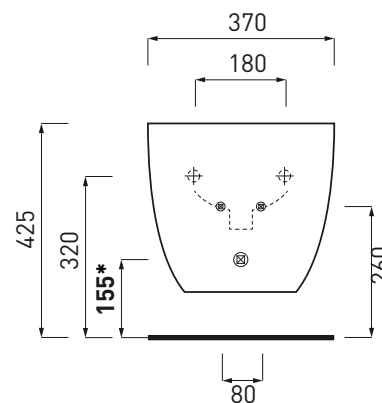

*con sifone ribassato ART. SIFR
*with washbasin siphon for Le Giare ART. SIFR

ATTENZIONE:
Le misure d'installazione possono presentare leggere differenze rispetto ai pezzi reali in considerazione delle caratteristiche del prodotto ceramico. L'azienda si riserva di cambiare schede tecniche e caratteristiche di funzionamento degli articoli in ogni momento e senza necessità di preavviso. I pesi possono subire variazioni fino al 20%.

ATTENTION:
Measure details can show some little difference respect real items, following typical characteristics of ceramics articles production. The company reserves the right to change any technical specifications/dimension and/or operating characteristics of the products at any time and without giving notice. The ceramic items weight may vary up to 20%.