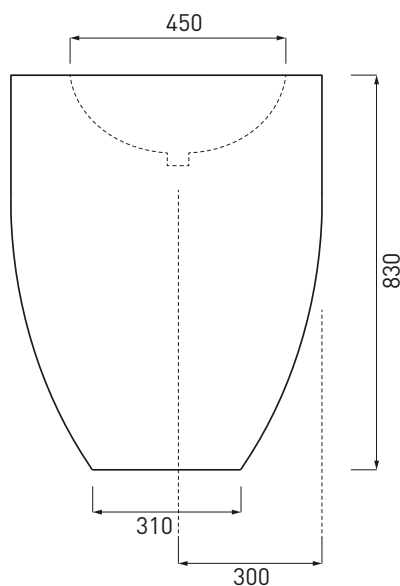

*con sifone ribassato ART. SIFR
*with washbasin siphon for le Giare ART. SIFR

ATTENZIONE:
Le misure d'installazione possono presentare leggere differenze rispetto ai pezzi reali in considerazione delle caratteristiche del prodotto ceramico. L'azienda si riserva di cambiare schede tecniche e caratteristiche di funzionamento degli articoli in ogni momento e senza necessità di preavviso. I pesi possono subire variazioni fino al 20%.

ATTENTION:
Measure details can show some little difference respect real items, following typical characteristics of ceramics articles production. The company reserves the right to change any technical specifications/dimension and/or operating characteristics of the products at any time and without giving notice. The ceramic items weight may vary up to 20%.