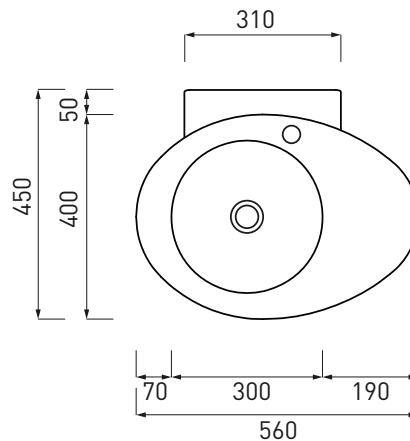

*con sifone ribassato ART. SIFR
*with washbasin siphon for Le Giare ART. SIFR

Nota: con troppo pieno su richiesta
NB: overflow on request

ATTENZIONE:
Le misure d'installazione possono presentare leggere differenze rispetto ai pezzi reali in considerazione delle caratteristiche del prodotto ceramico. L'azienda si riserva di cambiare schede tecniche e caratteristiche di funzionamento degli articoli in ogni momento e senza necessità di preavviso. I pesi possono subire variazioni fino al 20%.

ATTENTION:
Measure details can show some little difference respect real items, following typical characteristics of ceramics articles production. The company reserves the right to change any technical specifications/dimension and/or operating characteristics of the products at any time and without giving notice. The ceramic items weight may vary up to 20%.