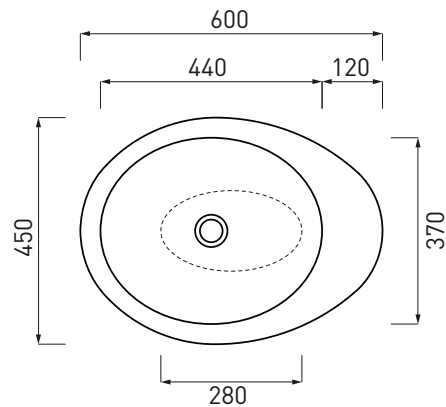

ATTENZIONE:

ATTENTION: