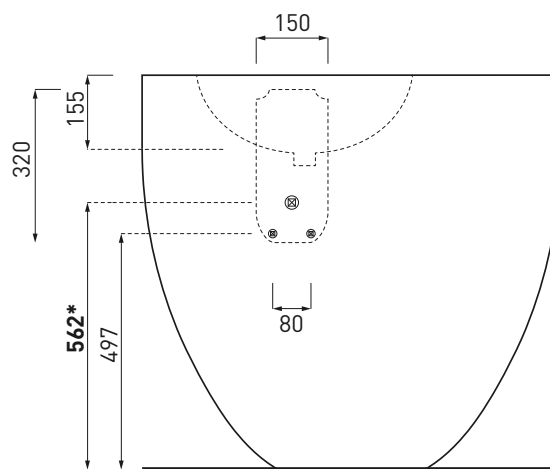

*con sifone ribassato ART. SIFR
*with washbasin siphon for le Giare ART. SIFR

ATTENZIONE:
Le misure d'installazione possono presentare leggere differenze rispetto ai pezzi reali in considerazione delle caratteristiche del prodotto ceramico. L'azienda si riserva di cambiare schede tecniche e caratteristiche di funzionamento degli articoli in ogni momento e senza necessità di preavviso. I pesi possono subire variazioni fino al 20%.

ATTENTION:
Measure details can show some little difference respect real items, following typical characteristics of ceramics articles production. The company reserves the right to change any technical specifications/dimension and/or operating characteristics of the products at any time and without giving notice. The ceramic items weight may vary up to 20%.