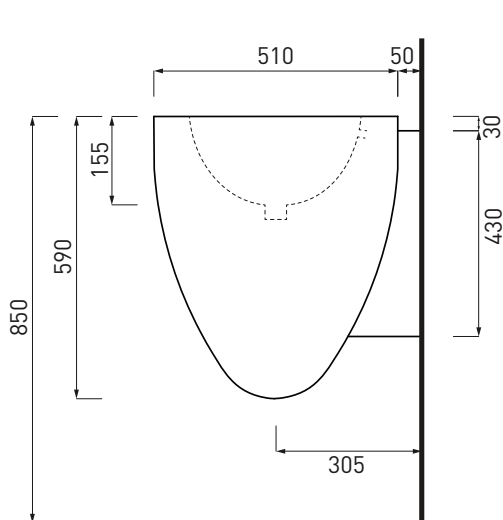

*con sifone ribassato ART. SIFR

*with washbasin siphon for le Giare ART. SIFR

Nota: con trop

NB: overflow o

ATTENZIONE:

ATTENTION: