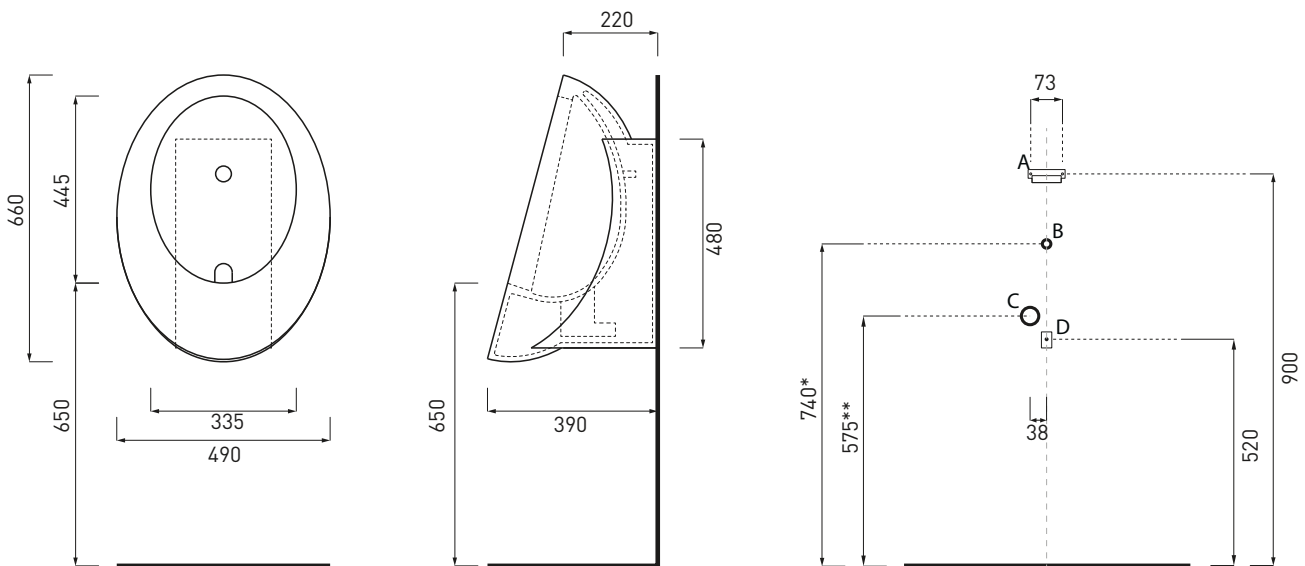

- Presa dell'acqua
- ** Scarico
- Water inlet
- ** Water Outlet

ATTENZIONE:

ATTENZIONE:

ATTENZIONE:

ATTENTION:

ATTENTION:

ATTENTION: