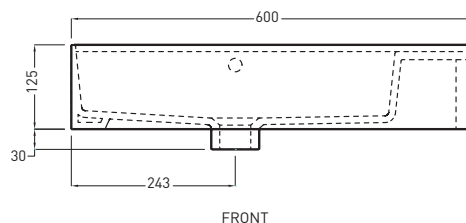

Enjoy - art. EJLA60

lavabo rettangolare
rectangular washbasin

cielo
handmade in Italy

PESO NETTO/NET WEIGHT: 17,00 Kg

PCS PALLET: 20

PCS PALLET CONTAINER: 34

ACCESSORI/ACCESSORIES:

PIL01 - Piletta click clack con/senza troppo pieno con coperchio in ceramica / Push open ceramic waste for washbasins with/without overflow

FINITURE

FINISHES

● Bianco/white - glossy

Le Terre di Cielo

● Talco	● Arenaria
● Pomice	● Avena
● Brina	● Lino
● Basalto	● Agave
● Lavagna	● Muschio
● Cemento	● Polvere
● Fango	● Cipria
● Cacao	● Canapa

NOTE/NOTES

Marzo 2017

FRONT

ATTENZIONE:

ATTENTION: