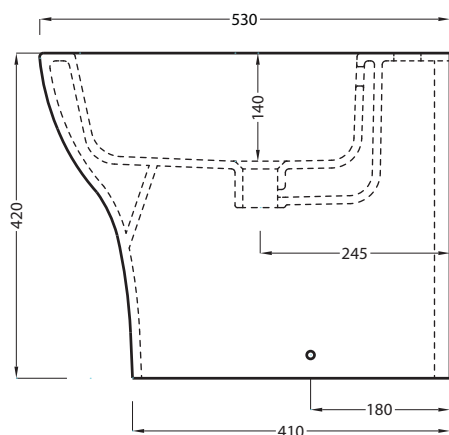

PESO NETTO/NET WEIGHT: 23,50 Kg

PCS PALLET: 15
PCS PALLET CONTAINER: 20

ACCESSORI/ACCESSORIES:

PIL01 - Piletta click clack con/senza troppo pieno con coperchio in ceramica / Push open ceramic waste for washbasins with/without overflow

FINITURE

FINISHES

● Bianco/white - glossy

Le Terre di Cielo

- Talco
- Pomice
- Brina
- Basalto
- Arenaria
- Avena
- Cemento

NOTE/NOTES

Maggio 2018

SIDE

* WATER OUTLET
** WATER INLET (HOT-COLD)

ATTENZIONE:
Le misure d'installazione possono presentare leggere differenze rispetto ai pezzi reali in considerazione delle caratteristiche del prodotto ceramico. L'azienda si riserva di cambiare schede tecniche e caratteristiche di funzionamento degli articoli in ogni momento e senza necessità di preavviso. I pesi possono subire variazioni fino al 20%.

ATTENTION:
Measure details can show some little difference respect real items, following typical characteristics of ceramics articles production. The company reserves the right to change any technical specifications/dimension and/or operating characteristics of the products at any time and without giving notice. The ceramic items weight may vary up to 20%.