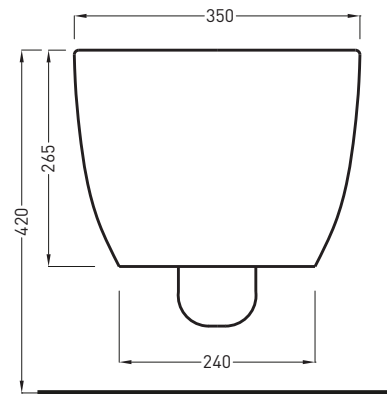

Enjoy - art. EJVSK

wc sospeso - RIMLESS
wall-hung wc - RIMLESS

cielo
handmade in Italy

PESO NETTO/NET WEIGHT: 19,40 Kg

PCS PALLET: 18
PCS PALLET CONTAINER: 18

ACCESSORI/ACCESSORIES:

CPVEJT - coprivaso in termoindurente/
thermosetting seat-cover

CPVEJTF - coprivaso in termoindurente
frizionato/Thermosetting soft close seat-cover

CPVEJNEWF - coprivaso in termoindurente
frizionato/Thermosetting soft close seat-cover

508 - staffa di fissaggio universale per wc e
bidet sospesi/universal fixing brackets for wall-
hung wc/bidet

RPB - raccordo dritto a parete/straight pan
connector for wall trap

PAA - protezione antiurto acustica/ impact and
acoustic protection panel

FINITURE

FINISHES

● Bianco/white - glossy

Le Terre di Cielo

- Talco
- Pomice
- Brina
- Basalto
- Arenaria
- Avena
- Cemento
- Lavagna

NOTE/NOTES

Il wc è certificato con scarico a 4/6 Lt
The toilet is certified for a 4/6 Lt flush.

Maggio 2018

FRONT

ATTENZIONE/ATTENTION:

Measure details can show some little difference respect real items, following typical characteristics of ceramics articles production. The company reserves the right to change any technical specifications/dimension and/or operating characteristics of the products at any time and without giving notice. The ceramic items weight may vary up to 20%.

ATTENZIONE/ATTENTION: