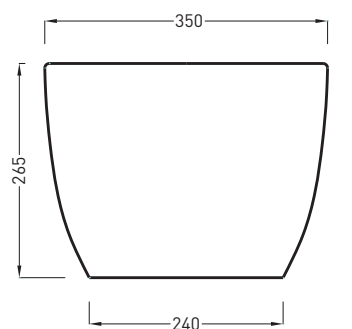

Enjoy - art. EJBS

bidet sospeso
wall-hung bidet

cielo

handmade in Italy

PESO NETTO/NET WEIGHT: 17,60 Kg

PCS PALLET: 18
PCS PALLET CONTAINER: 18

ACCESSORI/ACCESSORIES:

PIL01 - Piletta click clack con/senza troppo pieno con coperchio in ceramica / Push open ceramic waste for washbasins with/without overflow

508 - staffa di fissaggio universale per wc e bidet sospesi/universal fixing brackets for wall-hung wc/bidet

PAA - protezione antiurto acustica/impact and acoustic protection panel

FINITURE

FINISHES

● Bianco/white - glossy

Le Terre di Cielo

- Talco
- Pomice
- Brina
- Basalto
- Arenaria
- Avena
- Cemento
- Lavagna

NOTE/NOTES

Maggio 2018

FRONT

* WATER OUTLET
** WATER INLET (HOT-COLD)

ATTENZIONE:
Le misure d'installazione possono presentare leggere differenze rispetto ai pezzi reali in considerazione delle caratteristiche del prodotto ceramico. L'azienda si riserva di cambiare schede tecniche e caratteristiche di funzionamento degli articoli in ogni momento e senza necessità di preavviso. I pesi possono subire variazioni fino al 20%.

ATTENTION:
Measure details can show some little difference respect real items, following typical characteristics of ceramics articles production. The company reserves the right to change any technical specifications/dimension and/or operating characteristics of the products at any time and without giving notice. The ceramic items weight may vary up to 20%.