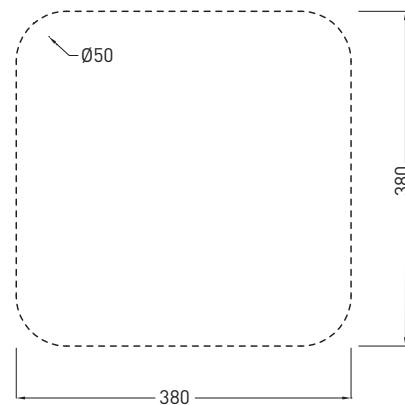

FORO SUL PIANO
ON TOP HOLE