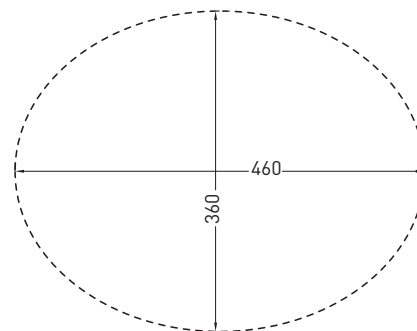

ATTENZIONE:
Le misure d'installazione possono presentare leggere differenze rispetto ai pezzi reali in considerazione delle caratteristiche del prodotto ceramico. L'azienda si riserva di cambiare schede tecniche e caratteristiche di funzionamento degli articoli in ogni momento e senza necessità di preavviso. I pesi possono subire variazioni fino al 20%.

ATTENTION:
Measure details can show some little difference respect real items, following typical characteristics of ceramics articles production. The company reserves the right to change any technical specifications/dimension and/or operating characteristics of the products at any time and without giving notice. The ceramic items weight may vary up to 20%.