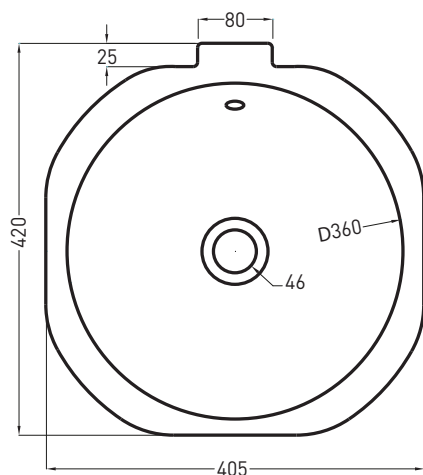

Enjoy - art. EJLASPT

lavabo sottopiano tondo
undercounter round washbasin

cielo

handmade in Italy

PESO NETTO/NET WEIGHT: 5,90 Kg

PCS PALLET: 20
PCS PALLET CONTAINER: 34

ACCESSORI/ACCESSORIES:

PIL01 - Piletta click clack con/senza troppo pieno con coperchio in ceramica / Push open ceramic waste for washbasins with/without overflow

FINITURE

FINISHES

- Bianco/white - glossy
- Stone - matte
- Nero/black - glossy
- Antracite/anthracite - matte

Le Terre di Cielo

- Talco
- Pomice
- Brina
- Basalto
- Lavagna
- Cemento
- Fango
- Cacao
- Arenaria
- Avena
- Lino
- Agave
- Muschio
- Polvere
- Cipria
- Canapa

NOTE/NOTES

Marzo 2017

TOP

FORO SUL PIANO
ON TOP HOLE

SIDE

FRONT

ATTENZIONE:
Le misure d'installazione possono presentare leggere differenze rispetto ai pezzi reali in considerazione delle caratteristiche del prodotto ceramico. L'azienda si riserva di cambiare schede tecniche e caratteristiche di funzionamento degli articoli in ogni momento e senza necessità di preavviso. I pesi possono subire variazioni fino al 20%.

ATTENTION:
Measure details can show some little difference respect real items, following typical characteristics of ceramics articles production. The company reserves the right to change any technical specifications/dimension and/or operating characteristics of the products at any time and without giving notice. The ceramic items weight may vary up to 20%.