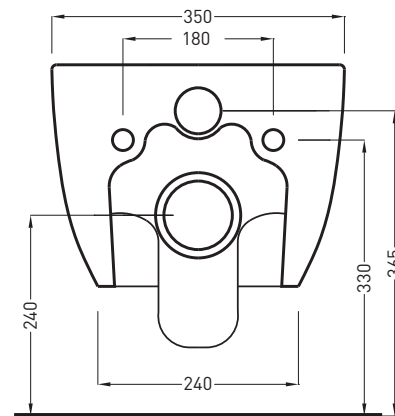

BACK

ATTENZIONE/ATTENTION:

Measure details can show some little difference respect real items, following typical characteristics of ceramics articles production. The company reserves the right to change any technical specifications/dimension and/or operating characteristics of the products at any time and without giving notice. The ceramic items weight may vary up to 20%.

ATTENZIONE/ATTENTION: