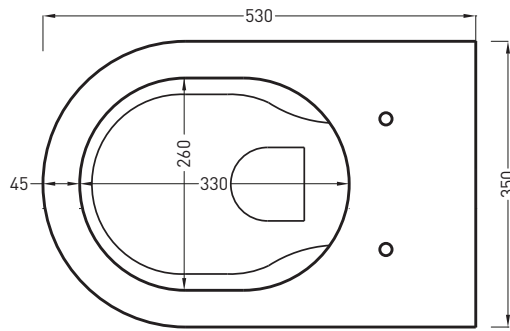

Enjoy - art. EJVSK

wc sospeso - RIMLESS
wall-hung wc - RIMLESS

cielo
handmade in Italy

PESO NETTO/NET WEIGHT: 19,40 Kg

PCS PALLET: 18
PCS PALLET CONTAINER: 18

ACCESSORI/ACCESSORIES:

CPVEJT - coprivaso in termoindurente/
thermosetting seat-cover

CPVEJTF - coprivaso in termoindurente
frizionato/Thermosetting soft close seat-cover

CPVEJNEWF - coprivaso in termoindurente
frizionato/Thermosetting soft close seat-cover

508 - staffa di fissaggio universale per wc e
bidet sospesi/universal fixing brackets for wall-
hung wc/bidet

RPB - raccordo dritto a parete/straight pan
connector for wall trap

PAA - protezione antiurto acustica/ impact and
acoustic protection panel

FINITURE

FINISHES

● Bianco/white - glossy

Le Terre di Cielo

- Talco
- Pomice
- Brina
- Basalto
- Arenaria
- Avena
- Cemento
- Lavagna

NOTE/NOTES

Il wc è certificato con scarico a 4/6 Lt
The toilet is certified for a 4/6 Lt flush.

Maggio 2018

ATTENZIONE/ATTENTION:

Measure details can show some little difference respect real items, following typical characteristics of ceramics articles production. The company reserves the right to change any technical specifications/dimension and/or operating characteristics of the products at any time and without giving notice. The ceramic items weight may vary up to 20%.

ATTENZIONE/ATTENTION: