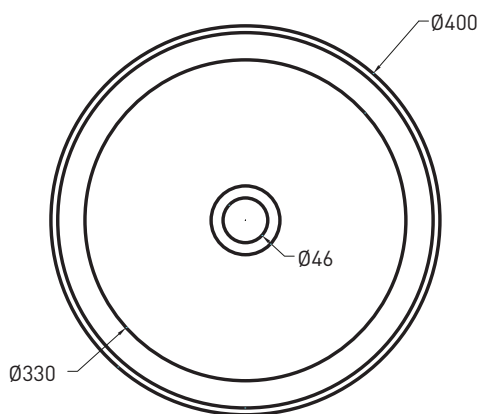

Enjoy - art. EJLASIT

lavabo semi-incasso tondo
semi-recessed round washbasin

cielo

handmade in Italy

PESO NETTO/NET WEIGHT: 7,70 Kg

PCS PALLET: 26

PCS PALLET CONTAINER: 52

ACCESSORI/ACCESSORIES:

PIL01 - Piletta click clack con/senza troppo pieno con coperchio in ceramica / Push open ceramic waste for washbasins with/without overflow

FINITURE

FINISHES

○ Bianco/white - glossy

Le Terre di Cielo

○ Talco	○ Arenaria
○ Pomice	○ Avena
○ Brina	○ Lino
○ Basalto	○ Agave
○ Lavagna	○ Muschio
○ Cemento	○ Polvere
○ Fango	○ Cipria
○ Cacao	○ Canapa

NOTE/NOTES

Marzo 2017

TOP

SIDE

FRONT

ATTENZIONE:
Le misure d'installazione possono presentare leggere differenze rispetto ai pezzi reali in considerazione delle caratteristiche del prodotto ceramico. L'azienda si riserva di cambiare schede tecniche e caratteristiche di funzionamento degli articoli in ogni momento e senza necessità di preavviso. I pesi possono subire variazioni fino al 20%.

ATTENTION:
Measure details can show some little difference respect real items, following typical characteristics of ceramics articles production. The company reserves the right to change any technical specifications/dimension and/or operating characteristics of the products at any time and without giving notice. The ceramic items weight may vary up to 20%.