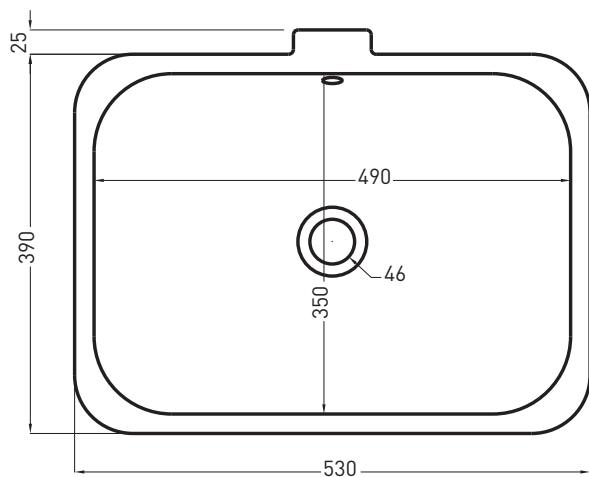

Enjoy - art. EJLASPR

lavabo sottopiano rettangolare
undercounter rectangular washbasin

cielo
handmade in Italy

PESO NETTO/NET WEIGHT: 8,05 Kg

PCS PALLET: 20

PCS PALLET CONTAINER: 34

ACCESSORI/ACCESSORIES:

PIL01 - Piletta click clack con/senza troppo pieno con coperchio in ceramica / Push open ceramic waste for washbasins with/without overflow

FINITURE

FINISHES

● Bianco/white - glossy

Le Terre di Cielo

● Talco	● Arenaria
● Pomice	● Avena
● Brina	● Lino
● Basalto	● Agave
● Lavagna	● Muschio
● Cemento	● Polvere
● Fango	● Cipria
● Cacao	● Canapa

NOTE/NOTES

Marzo 2017

TOP

FORO SUL PIANO
ON TOP HOLE

SIDE

FRONT

ATTENZIONE:

ATTENTION: