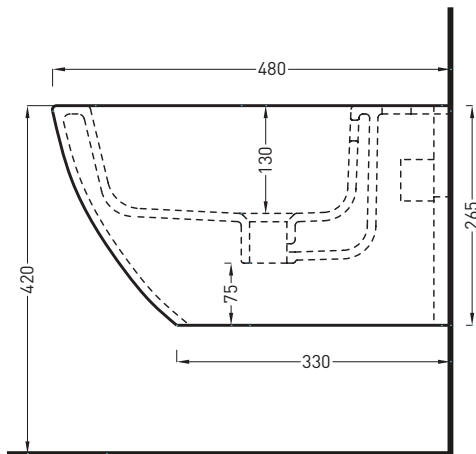

Enjoy - art. EJBSR

bidet sospeso MINI
wall-hung bidet MINI

cielo
handmade in Italy

PCS PALLET: 15
PCS PALLET CONTAINER: 20

ACCESSORI/ACCESSORIES:

PIL01 - Piletta click clack con/senza troppo pieno con coperchio in ceramica / Push open ceramic waste for washbasins with/without overflow

508 - staffa di fissaggio universale per wc e bidet sospesi/universal fixing brackets for wall-hung wc/bidet

PAA - protezione antiurto acustica/ impact and acoustic protection panel

FINITURE

FINISHES

● Bianco/white - glossy

Le Terre di Cielo

- Talco
- Pomice
- Brina
- Basalto
- Arenaria
- Avena
- Cemento
- Lavagna

NOTE/NOTES

Maggio 2018

FRONT

SIDE

* WATER OUTLET
** WATER INLET (HOT-COLD)

ATTENZIONE:
Le misure d'installazione possono presentare leggere differenze rispetto ai pezzi reali in considerazione delle caratteristiche del prodotto ceramico. L'azienda si riserva di cambiare schede tecniche e caratteristiche di funzionamento degli articoli in ogni momento e senza necessità di preavviso. I pesi possono subire variazioni fino al 20%.

ATTENTION:
Measure details can show some little difference respect real items, following typical characteristics of ceramics articles production. The company reserves the right to change any technical specifications/dimension and/or operating characteristics of the products at any time and without giving notice. The ceramic items weight may vary up to 20%.