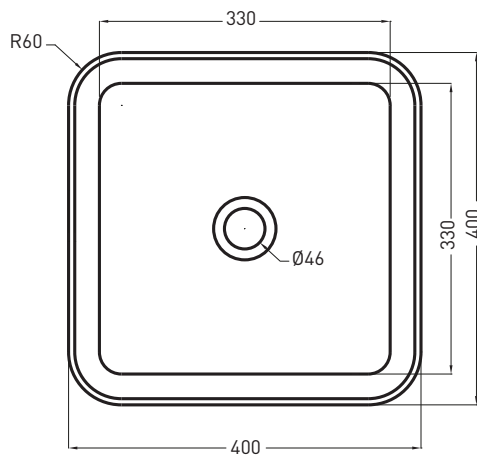

Enjoy - art. EJLASIQ

lavabo semi-incasso quadrato
semi-recessed squared washbasin

cielo
handmade in Italy

PESO NETTO/NET WEIGHT: 9,65 Kg

PCS PALLET: 26
PCS PALLET CONTAINER: 52

ACCESSORI/ACCESSORIES:

PIL01 - Piletta click clack con/senza troppo pieno con coperchio in ceramica / Push open ceramic waste for washbasins with/without overflow

FINITURE

FINISHES

○ Bianco/white - glossy

Le Terre di Cielo

○ Talco	○ Arenaria
○ Pomice	○ Avena
○ Brina	○ Lino
○ Basalto	○ Agave
○ Lavagna	○ Muschio
○ Cemento	○ Polvere
○ Fango	○ Cipria
○ Cacao	○ Canapa

NOTE/NOTES

Marzo 2017

TOP

ATTENZIONE:
Le misure d'installazione possono presentare leggere differenze rispetto ai pezzi reali in considerazione delle caratteristiche del prodotto ceramico. L'azienda si riserva di cambiare schede tecniche e caratteristiche di funzionamento degli articoli in ogni momento e senza necessità di preavviso. I pesi possono subire variazioni fino al 20%.

ATTENTION:
Measure details can show some little difference respect real items, following typical characteristics of ceramics articles production. The company reserves the right to change any technical specifications/dimension and/or operating characteristics of the products at any time and without giving notice. The ceramic items weight may vary up to 20%.