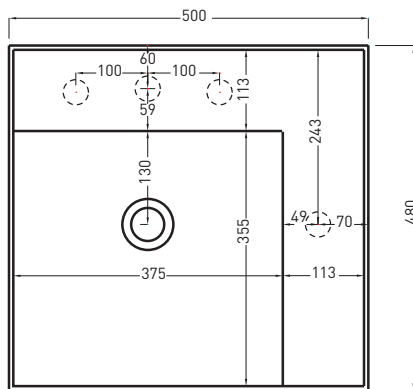

Enjoy - art. EJLA50

lavabo rettangolare
rectangular washbasin

cielo
handmade in Italy

PESO NETTO/NET WEIGHT: 14,25 Kg

PCS PALLET: 20

PCS PALLET CONTAINER: 34

ACCESSORI/ACCESSORIES:

PIL01 - Piletta click clack con/senza troppo pieno con coperchio in ceramica / Push open ceramic waste for washbasins with/without overflow

FINITURE

FINISHES

● Bianco/white - glossy

Le Terre di Cielo

● Talco	● Arenaria
● Pomice	● Avena
● Brina	● Lino
● Basalto	● Agave
● Lavagna	● Muschio
● Cemento	● Polvere
● Fango	● Cipria
● Cacao	● Canapa

NOTE/NOTES

TOP

Marzo 2017

ATTENZIONE:
Le misure d'installazione possono presentare leggere differenze rispetto ai pezzi reali in considerazione delle caratteristiche del prodotto ceramico. L'azienda si riserva di cambiare schede tecniche e caratteristiche di funzionamento degli articoli in ogni momento e senza necessità di preavviso. I pesi possono subire variazioni fino al 20%.

ATTENTION:
Measure details can show some little difference respect real items, following typical characteristics of ceramics articles production. The company reserves the right to change any technical specifications/dimension and/or operating characteristics of the products at any time and without giving notice. The ceramic items weight may vary up to 20%.