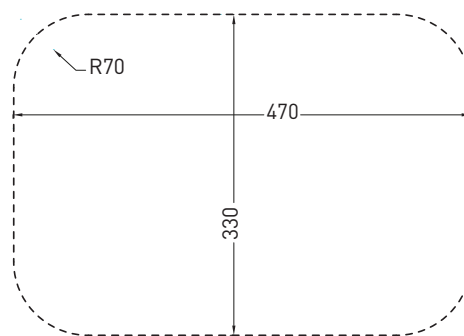

FORO SUL PIANO
ON TOP HOLE