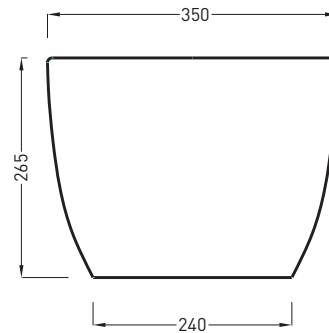

Enjoy - art. EJBSR

bidet sospeso MINI
wall-hung bidet MINI

cielo
handmade in Italy

PCS PALLET: 15
PCS PALLET CONTAINER: 20

ACCESSORI/ACCESSORIES:

PIL01 - Piletta click clack con/senza troppo pieno con coperchio in ceramica / Push open ceramic waste for washbasins with/without overflow

508 - staffa di fissaggio universale per wc e bidet sospesi/universal fixing brackets for wall-hung wc/bidet

PAA - protezione antiurto acustica/ impact and acoustic protection panel

FINITURE

FINISHES

● Bianco/white - glossy

Le Terre di Cielo

- Talco
- Pomice
- Brina
- Basalto
- Arenaria
- Avena
- Cemento
- Lavagna

NOTE/NOTES

Maggio 2018

FRONT

* WATER OUTLET
** WATER INLET (HOT-COLD)

ATTENZIONE:
Le misure d'installazione possono presentare leggere differenze rispetto ai pezzi reali in considerazione delle caratteristiche del prodotto ceramico. L'azienda si riserva di cambiare schede tecniche e caratteristiche di funzionamento degli articoli in ogni momento e senza necessità di preavviso. I pesi possono subire variazioni fino al 20%.

ATTENTION:
Measure details can show some little difference respect real items, following typical characteristics of ceramics articles production. The company reserves the right to change any technical specifications/dimension and/or operating characteristics of the products at any time and without giving notice. The ceramic items weight may vary up to 20%.