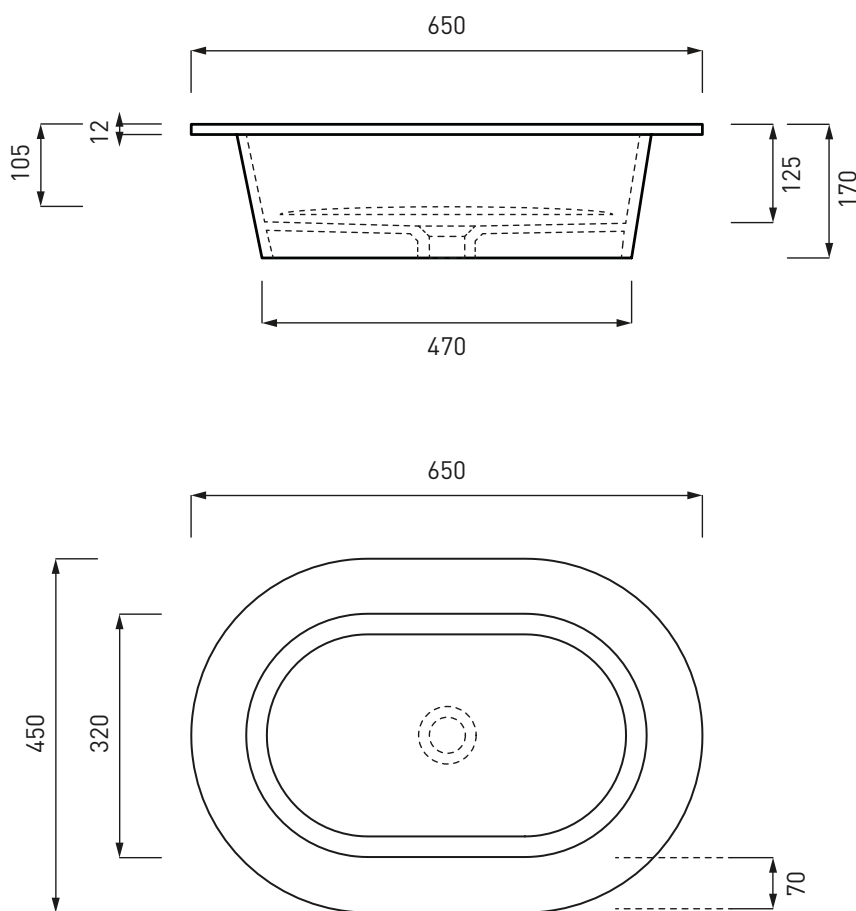

ATTENZIONE:
Le misure d'installazione possono presentare leggere differenze rispetto ai pezzi reali in considerazione delle caratteristiche del prodotto ceramico. L'azienda si riserva di cambiare schede tecniche e caratteristiche di funzionamento degli articoli in ogni momento e senza necessità di preavviso. I pesi possono subire variazioni fino al 20%.

ATTENTION:
Measure details can show some little difference respect real items, following typical characteristics of ceramics articles production. The company reserves the right to change any technical specifications/dimension and/or operating characteristics of the products at any time and without giving notice. The ceramic items weight may vary up to 20%.