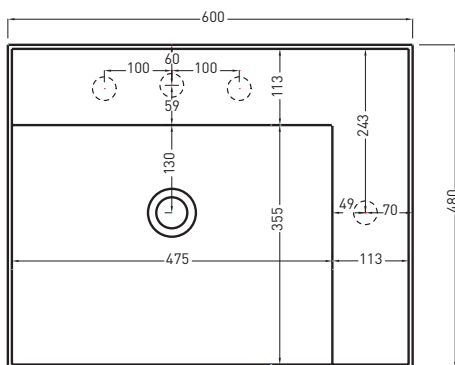

Enjoy - art. EJLA60

lavabo rettangolare
rectangular washbasin

cielo
handmade in Italy

PESO NETTO/NET WEIGHT: 17,00 Kg

PCS PALLET: 20

PCS PALLET CONTAINER: 34

ACCESSORI/ACCESSORIES:

PIL01 - Piletta click clack con/senza troppo pieno con coperchio in ceramica / Push open ceramic waste for washbasins with/without overflow

FINITURE

FINISHES

● Bianco/white - glossy

Le Terre di Cielo

● Talco	● Arenaria
● Pomice	● Avena
● Brina	● Lino
● Basalto	● Agave
● Lavagna	● Muschio
● Cemento	● Polvere
● Fango	● Cipria
● Cacao	● Canapa

NOTE/NOTES

Marzo 2017

TOP

ATTENZIONE:

ATTENTION: