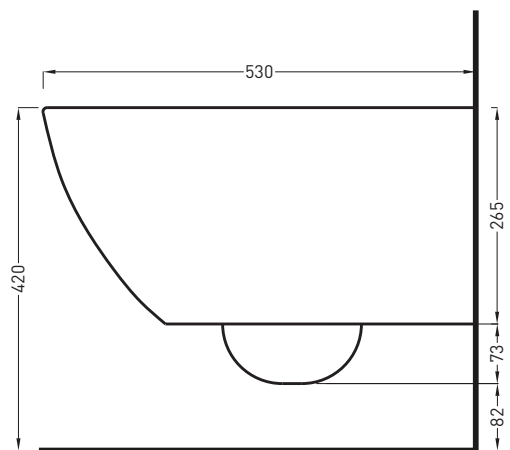

Enjoy - art. EJVSK

wc sospeso - RIMLESS
wall-hung wc - RIMLESS

cielo
handmade in Italy

PESO NETTO/NET WEIGHT: 19,40 Kg

PCS PALLET: 18
PCS PALLET CONTAINER: 18

ACCESSORI/ACCESSORIES:

CPVEJT - coprivaso in termoindurente/
thermosetting seat-cover

CPVEJTF - coprivaso in termoindurente
frizionato/Thermosetting soft close seat-cover

CPVEJNEWF - coprivaso in termoindurente
frizionato/Thermosetting soft close seat-cover

508 - staffa di fissaggio universale per wc e
bidet sospesi/universal fixing brackets for wall-
hung wc/bidet

RPB - raccordo dritto a parete/straight pan
connector for wall trap

PAA - protezione antiurto acustica/ impact and
acoustic protection panel

FINITURE

FINISHES

● Bianco/white - glossy

Le Terre di Cielo

- Talco
- Pomice
- Brina
- Basalto
- Arenaria
- Avena
- Cemento
- Lavagna

NOTE/NOTES

Il wc è certificato con scarico a 4/6 Lt
The toilet is certified for a 4/6 Lt flush.

Maggio 2018

TOP

SIDE

ATTENZIONE/ATTENTION:

Measure details can show some little difference respect real items, following typical characteristics of ceramics articles production. The company reserves the right to change any technical specifications/dimension and/or operating characteristics of the products at any time and without giving notice. The ceramic items weight may vary up to 20%.

ATTENZIONE/ATTENTION: