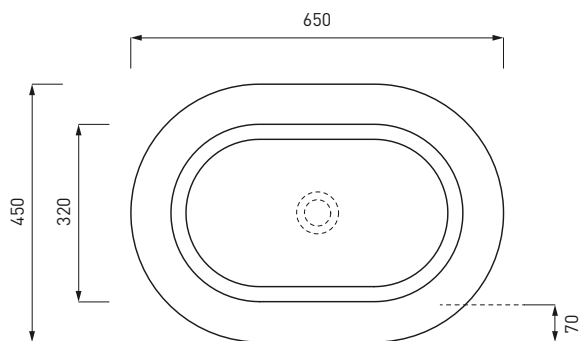

ATTENZIONE:
Quando è in uso la piastra ceramica interna (art. AMPILO), occorre rimuovere il tappo della piletta.

ATTENTION:
When the ceramic plate is in use (art. AMPILO), the drain lid must be removed.