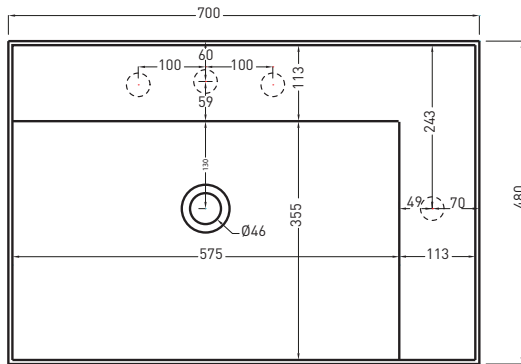

Enjoy - art. EJLA70

lavabo rettangolare
rectangular washbasin

cielo
handmade in Italy

PESO NETTO/NET WEIGHT: 18,85 Kg

PCS PALLET: 16
PCS PALLET CONTAINER: 32

ACCESSORI/ACCESSORIES:

PIL01 - Piletta click clack con/senza troppo pieno con coperchio in ceramica / Push open ceramic waste for washbasins with/without overflow

FINITURE

FINISHES

● Bianco/white - glossy

Le Terre di Cielo

● Talco	● Arenaria
● Pomice	● Avena
● Brina	● Lino
● Basalto	● Agave
● Lavagna	● Muschio
● Cemento	● Polvere
● Fango	● Cipria
● Cacao	● Canapa

NOTE/NOTES

Marzo 2017

TOP

ATTENZIONE:
Le misure d'installazione possono presentare leggere differenze rispetto ai pezzi reali in considerazione delle caratteristiche del prodotto ceramico. L'azienda si riserva di cambiare schede tecniche e caratteristiche di funzionamento degli articoli in ogni momento e senza necessità di preavviso. I pesi possono subire variazioni fino al 20%.

ATTENTION:
Measure details can show some little difference respect real items, following typical characteristics of ceramics articles production. The company reserves the right to change any technical specifications/dimension and/or operating characteristics of the products at any time and without giving notice. The ceramic items weight may vary up to 20%.