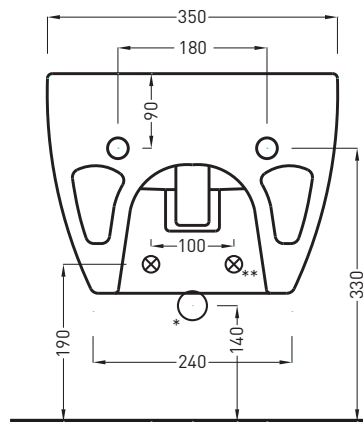

BACK

* WATER OUTLET
** WATER INLET (HOT-COLD)

ATTENZIONE:
Le misure d'installazione possono presentare leggere differenze rispetto ai pezzi reali in considerazione delle caratteristiche del prodotto ceramico. L'azienda si riserva di cambiare schede tecniche e caratteristiche di funzionamento degli articoli in ogni momento e senza necessità di preavviso. I pesi possono subire variazioni fino al 20%.

ATTENTION:
Measure details can show some little difference respect real items, following typical characteristics of ceramics articles production. The company reserves the right to change any technical specifications/dimension and/or operating characteristics of the products at any time and without giving notice. The ceramic items weight may vary up to 20%.