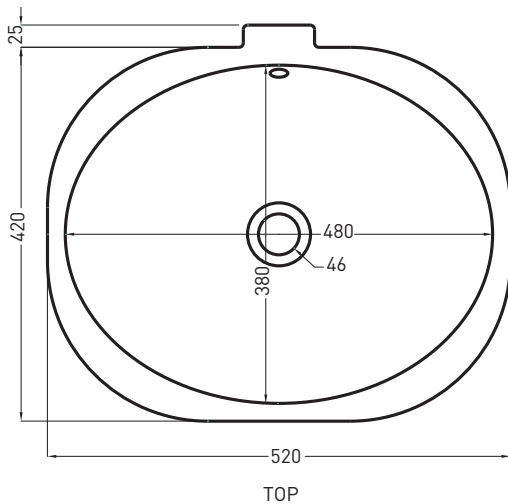

ATTENZIONE:
Le misure d'installazione possono presentare leggere differenze rispetto ai pezzi reali in considerazione delle caratteristiche del prodotto ceramico. L'azienda si riserva di cambiare schede tecniche e caratteristiche di funzionamento degli articoli in ogni momento e senza necessità di preavviso. I pesi possono subire variazioni fino al 20%.

ATTENTION:
Measure details can show some little difference respect real items, following typical characteristics of ceramics articles production. The company reserves the right to change any technical specifications/dimension and/or operating characteristics of the products at any time and without giving notice. The ceramic items weight may vary up to 20%.