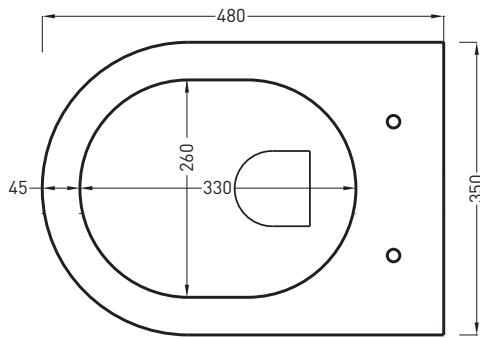

Enjoy - art. EJVSKR

wc sospeso MINI - RIMLESS
wall-hung wc MINI - RIMLESS

cielo

handmade in Italy

PCS PALLET: 15
PCS PALLET CONTAINER: 20

ACCESSORI/ACCESSORIES:

CPVEJT - coprivaso in termoindurente/
thermosetting seat-cover

CPVEJTF - coprivaso in termoindurente
frizionato/Thermosetting soft close seat-cover

CPVEJNEWF - coprivaso in termoindurente
frizionato/Thermosetting soft close seat-cover

508 - staffa di fissaggio universale per wc e
bidet sospesi/universal fixing brackets for wall-
hung wc/bidet

RPB - raccordo dritto a parete/straight pan
connector for wall trap

PAA - protezione antiurto acustica/ impact and
acoustic protection panel

FINITURE

FINISHES

● Bianco/white - glossy

Le Terre di Cielo

- Talco
- Pomice
- Brina
- Basalto
- Arenaria
- Avena
- Cemento
- Lavagna

NOTE/NOTES

Il wc è certificato con scarico a 4 Lt
The toilet is certified for a 4 Lt flush.

Maggio 2018

ATTENZIONE/ATTENTION:

Measure details can show some little difference respect real items, following typical characteristics of ceramics articles production. The company reserves the right to change any technical specifications/dimension and/or operating characteristics of the products at any time and without giving notice. The ceramic items weight may vary up to 20%.

ATTENZIONE/ATTENTION: