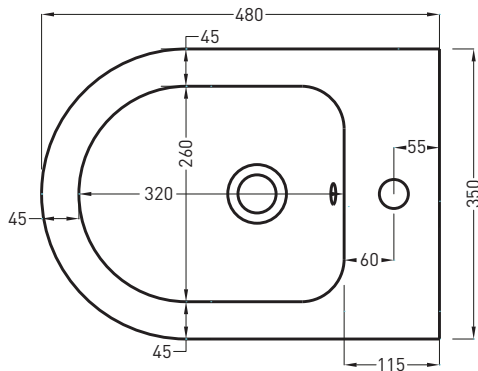

Enjoy - art. EJBSR

bidet sospeso MINI
wall-hung bidet MINI

cielo
handmade in Italy

PCS PALLET: 15
PCS PALLET CONTAINER: 20

ACCESSORI/ACCESSORIES:

PIL01 - Piletta click clack con/senza troppo pieno con coperchio in ceramica / Push open ceramic waste for washbasins with/without overflow

508 - staffa di fissaggio universale per wc e bidet sospesi/universal fixing brackets for wall-hung wc/bidet

PAA - protezione antiurto acustica/ impact and acoustic protection panel

FINITURE

FINISHES

● Bianco/white - glossy

Le Terre di Cielo

- Talco
- Pomice
- Brina
- Basalto
- Arenaria
- Avena
- Cemento
- Lavagna

NOTE/NOTES

Maggio 2018

TOP

FRONT

* WATER OUTLET
** WATER INLET (HOT-COLD)

ATTENZIONE:
Le misure d'installazione possono presentare leggere differenze rispetto ai pezzi reali in considerazione delle caratteristiche del prodotto ceramico. L'azienda si riserva di cambiare schede tecniche e caratteristiche di funzionamento degli articoli in ogni momento e senza necessità di preavviso. I pesi possono subire variazioni fino al 20%.

ATTENTION:
Measure details can show some little difference respect real items, following typical characteristics of ceramics articles production. The company reserves the right to change any technical specifications/dimension and/or operating characteristics of the products at any time and without giving notice. The ceramic items weight may vary up to 20%.