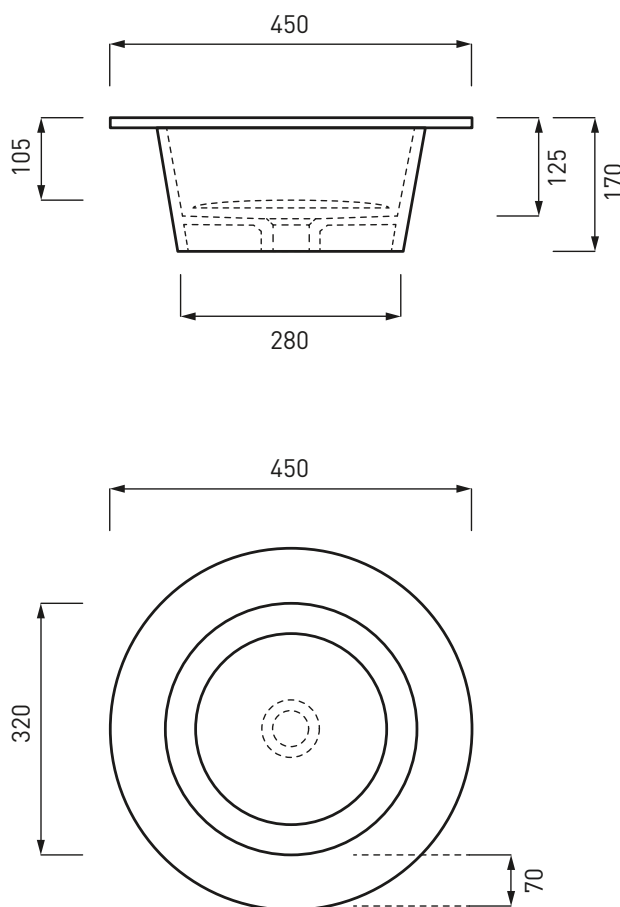

ATTENZIONE:
Le misure d'installazione possono presentare leggere differenze rispetto ai pezzi reali in considerazione delle caratteristiche del prodotto ceramico. L'azienda si riserva di cambiare schede tecniche e caratteristiche di funzionamento degli articoli in ogni momento e senza necessità di preavviso. I pesi possono subire variazioni fino al 20%.

ATTENTION:
Measure details can show some little difference respect real items, following typical characteristics of ceramics articles production. The company reserves the right to change any technical specifications/dimension and/or operating characteristics of the products at any time and without giving notice. The ceramic items weight may vary up to 20%.