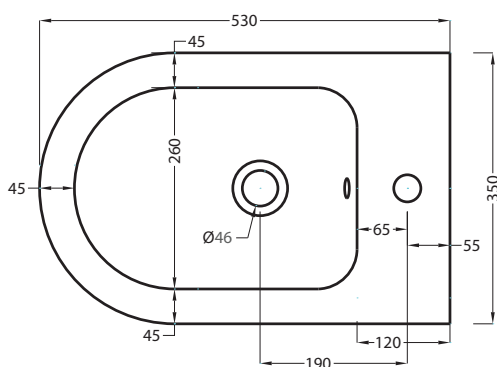

PESO NETTO/NET WEIGHT: 23,50 Kg

PCS PALLET: 15
PCS PALLET CONTAINER: 20

ACCESSORI/ACCESSORIES:

PIL01 - Piletta click clack con/senza troppo pieno con coperchio in ceramica / Push open ceramic waste for washbasins with/without overflow

FINITURE

FINISHES

● Bianco/white - glossy

Le Terre di Cielo

- Talco
- Pomice
- Brina
- Basalto
- Arenaria
- Avena
- Cemento

NOTE/NOTES

Maggio 2018

TOP

* WATER OUTLET
** WATER INLET (HOT-COLD)

ATTENZIONE:
Le misure d'installazione possono presentare leggere differenze rispetto ai pezzi reali in considerazione delle caratteristiche del prodotto ceramico. L'azienda si riserva di cambiare schede tecniche e caratteristiche di funzionamento degli articoli in ogni momento e senza necessità di preavviso. I pesi possono subire variazioni fino al 20%.

ATTENTION:
Measure details can show some little difference respect real items, following typical characteristics of ceramics articles production. The company reserves the right to change any technical specifications/dimension and/or operating characteristics of the products at any time and without giving notice. The ceramic items weight may vary up to 20%.