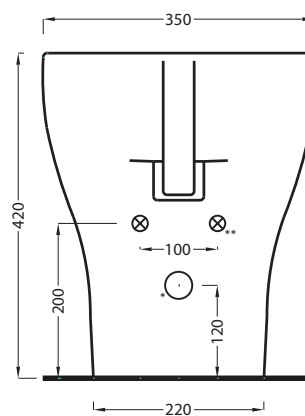

* WATER OUTLET
** WATER INLET (HOT-COLD)

BACK

ATTENZIONE:
Le misure d'installazione possono presentare leggere differenze rispetto ai pezzi reali in considerazione delle caratteristiche del prodotto ceramico. L'azienda si riserva di cambiare schede tecniche e caratteristiche di funzionamento degli articoli in ogni momento e senza necessità di preavviso. I pesi possono subire variazioni fino al 20%.

ATTENTION:
Measure details can show some little difference respect real items, following typical characteristics of ceramics articles production. The company reserves the right to change any technical specifications/dimension and/or operating characteristics of the products at any time and without giving notice. The ceramic items weight may vary up to 20%.