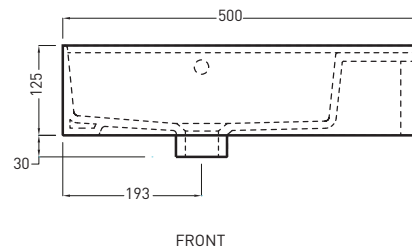

Enjoy - art. EJLA50

lavabo rettangolare
rectangular washbasin

cielo
handmade in Italy

PESO NETTO/NET WEIGHT: 14,25 Kg

PCS PALLET: 20

PCS PALLET CONTAINER: 34

ACCESSORI/ACCESSORIES:

PIL01 - Piletta click clack con/senza troppo pieno con coperchio in ceramica / Push open ceramic waste for washbasins with/without overflow

FINITURE

FINISHES

● Bianco/white - glossy

Le Terre di Cielo

● Talco	● Arenaria
● Pomice	● Avena
● Brina	● Lino
● Basalto	● Agave
● Lavagna	● Muschio
● Cemento	● Polvere
● Fango	● Cipria
● Cacao	● Canapa

NOTE/NOTES

FRONT

Marzo 2017

ATTENZIONE:
Le misure d'installazione possono presentare leggere differenze rispetto ai pezzi reali in considerazione delle caratteristiche del prodotto ceramico. L'azienda si riserva di cambiare schede tecniche e caratteristiche di funzionamento degli articoli in ogni momento e senza necessità di preavviso. I pesi possono subire variazioni fino al 20%.

ATTENTION:
Measure details can show some little difference respect real items, following typical characteristics of ceramics articles production. The company reserves the right to change any technical specifications/dimension and/or operating characteristics of the products at any time and without giving notice. The ceramic items weight may vary up to 20%.