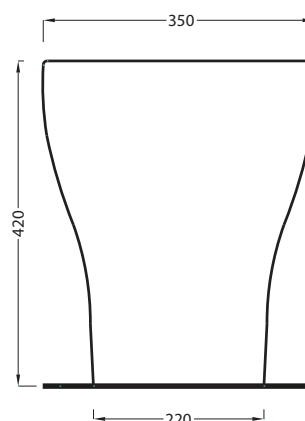

PESO NETTO/NET WEIGHT: 23,50 Kg

PCS PALLET: 15
PCS PALLET CONTAINER: 20

ACCESSORI/ACCESSORIES:

PIL01 - Piletta click clack con/senza troppo pieno con coperchio in ceramica / Push open ceramic waste for washbasins with/without overflow

FINITURE

FINISHES

● Bianco/white - glossy

Le Terre di Cielo

- Talco
- Pomice
- Brina
- Basalto
- Arenaria
- Avena
- Cemento

NOTE/NOTES

Maggio 2018

FRONT

* WATER OUTLET
** WATER INLET (HOT-COLD)

ATTENZIONE:
Le misure d'installazione possono presentare leggere differenze rispetto ai pezzi reali in considerazione delle caratteristiche del prodotto ceramico. L'azienda si riserva di cambiare schede tecniche e caratteristiche di funzionamento degli articoli in ogni momento e senza necessità di preavviso. I pesi possono subire variazioni fino al 20%.

ATTENTION:
Measure details can show some little difference respect real items, following typical characteristics of ceramics articles production. The company reserves the right to change any technical specifications/dimension and/or operating characteristics of the products at any time and without giving notice. The ceramic items weight may vary up to 20%.